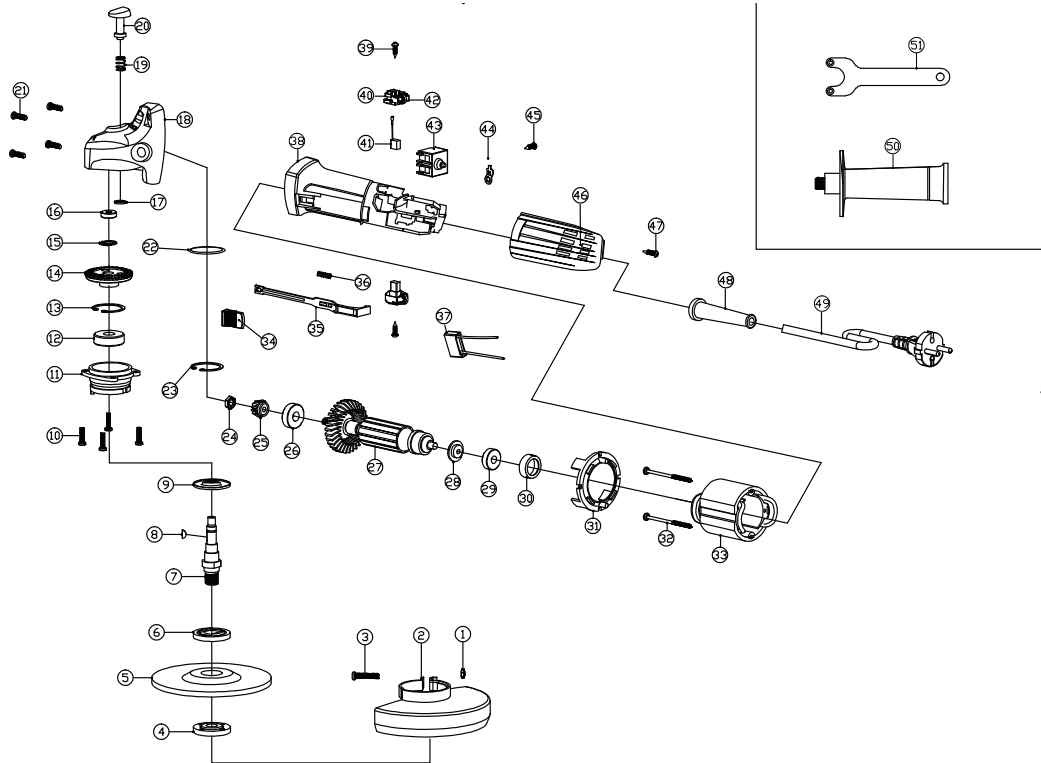

ANGLE GRINDER EXPLODED VIEW

RDP-AG68 SPARE PARTS LIST

NUM.	Description	QTY	NUM.	Description	QTY
1	NUT M5	1	27	rotor	1
2	wheel guard	1	28	ring	1
3	M5X25 screw	1	29	bearing 607	1
4	down plate	1	30	bearing bush	1
5	grinding wheel		31	fan ring	1
6	up plate	1	32	screw ST4X65	2
7	output shaft	1	33	stator	1
8	woodruff key 3x10	1	34	switch button	1
9	dust cover	1	35	switch bar	1
10	screw M4X14	4	36	spring	1
11	front cover	1	37	capacitance 0.22 μ F	1
12	bearing 6021	1	38	housing	1
13	ring Φ 32	1	39	screw ST3X10	2
14	big gear	1	40	brush holder SA	2
15	ring Φ 12	1	41	carbon brush	2
16	bearing 696	1	42	spring	2
17	open card	1	43	switch	1
18	gearbox	1	44	pressing plate	1
19	spring	1	45	screw BT4X12	1
20	self-lock	1	46	back cover	1
21	screwBT4X25	4	47	screw BT4X12	1
22	ring	1	48	protect sleeve	1
23	inside card	1	49	cable	1
24	nut M6	1	50	side handle	1
25	small gear	1	51	wrench	1
26	bearing 629	1			